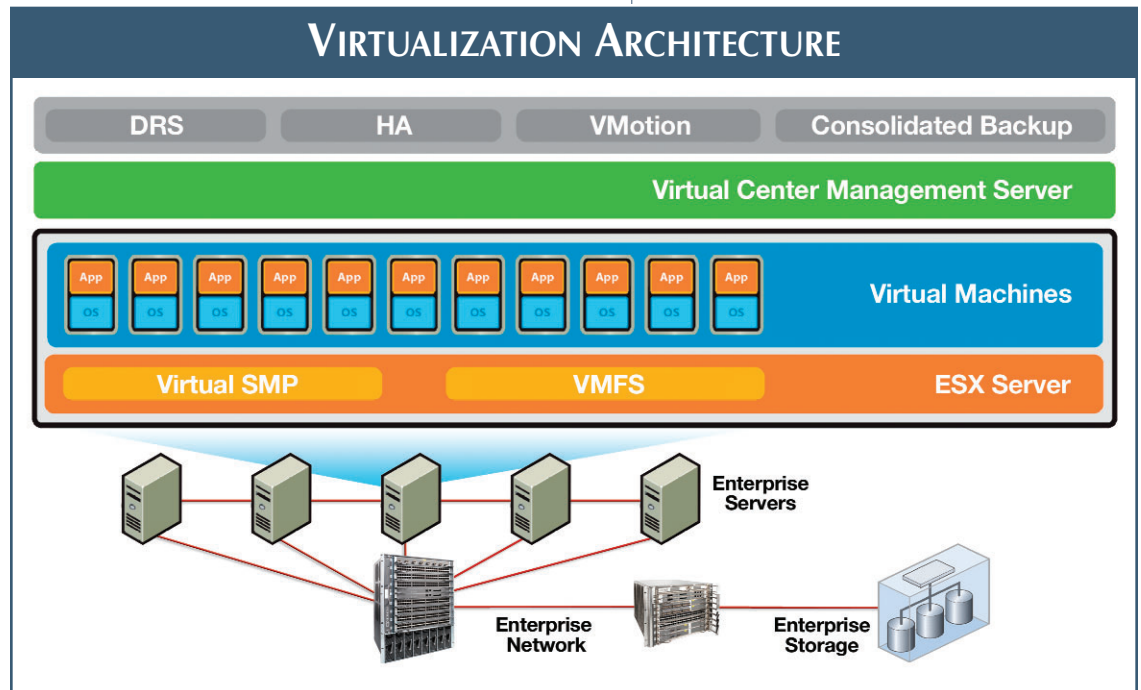

- Industry leading technology;
Best-of-breed switches/routers
- Increased productivity and cost efficiency
- Optimized application performance

A Consolidated and Virtualized 10 Gigabit Ethernet Data Center

Among the leading challenges that IT managers face today is the necessity to manage a cost-effective infrastructure that is responsive to new business initiatives and flexibly adapts to changes. Virtualization effectively allows IT managers to deploy consolidated, integrated solutions that reduce the server hardware and manpower needed to scale. Force10 Networks® has teamed with VMware® to provide best-in-class resiliency, line-rate performance, and unmatched scalability for the networking infrastructure required to drive successful virtualization projects. Together Force10 and VMware deliver the ability to consolidate your data center, while offering the opportunity for business agility.

Combining VMware technology with Force10 high performance switching/routing delivers:

- Lower TCO through reduced complexity, less physical servers and switches, and improved lifecycle management
- Reduced requirements for space, power, cooling, and cabling through server consolidation
- High availability through full suite of NIC teaming capabilities
- Increased adaptability of the network to meet changing business requirements

A virtualized 10 GbE data center also provides the foundation for a Service Oriented Architecture (SOA) which extends interoperability by adding flexible service interfaces to each application. VMware and Force10 dramatically improve the flexibility, productivity, and manageability of consolidated, virtualized applications.