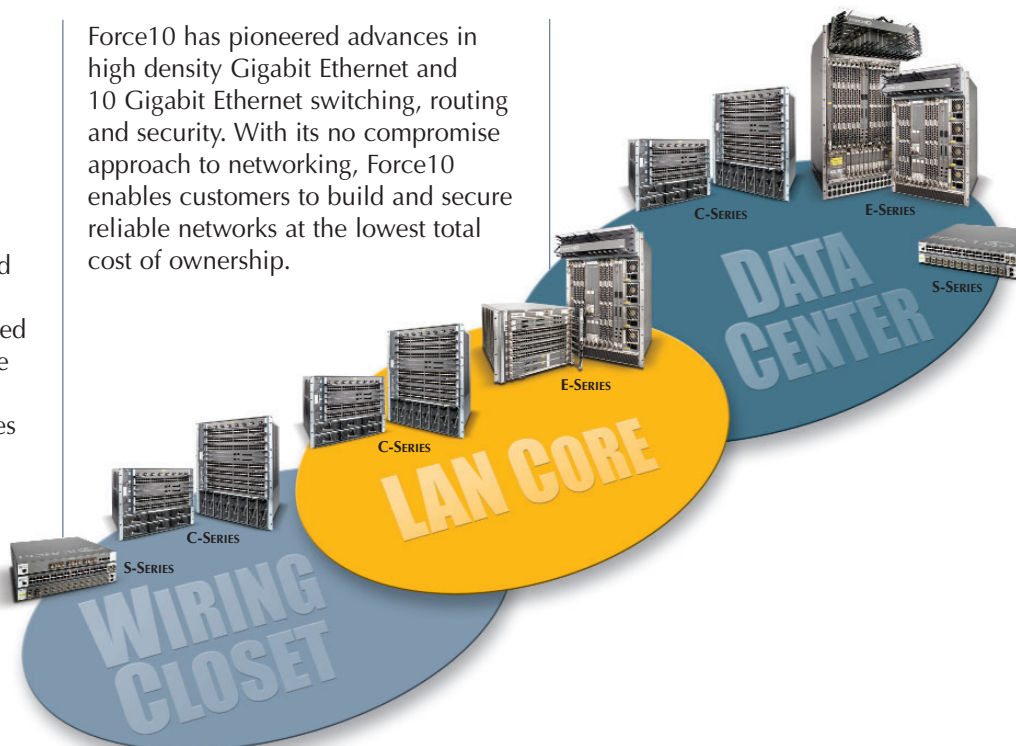

Force10: Reliable Business Networks

Force10 Networks is a pioneer in building and securing reliable, high performance networks that extend pervasive reliability, network control and scalability from the data center to the enterprise wiring closet to create a unified network fabric that is designed to ensure application readiness and protect long-term investment. With patented advances in high performance system and back-plane design as well as switching and routing optimization technologies, Force10 delivers the tools that have allowed many of the world's largest data centers, service providers and research organizations to transform their networks into a strategic asset.

Force10 has pioneered advances in high density Gigabit Ethernet and 10 Gigabit Ethernet switching, routing and security. With its no compromise approach to networking, Force10 enables customers to build and secure reliable networks at the lowest total cost of ownership.

VMware: The Responsive Data Center — Dynamic. Efficient. Available.

VMware® Infrastructure is the most widely deployed software suite for optimizing and managing industry standard IT environments through virtualization – from the desktop to the data center. The only production-ready virtualization software suite, VMware Infrastructure is proven to deliver results to more than 20,000 customers of all sizes, used in a wide variety of environments and applications.

Minimize Your Total Cost of Infrastructure Ownership

- Increase hardware utilization and reduce hardware requirements with server consolidation ratios commonly exceeding ten virtual machines per physical processor
- Reduce required data center square footage, rack space, power, cooling, cabling, storage and network components by reducing the sheer number of physical machines
- Decrease labor cost by simplifying and automating labor and resource intensive IT operations

Reported Customer Results

- Increased hardware utilization by 50-70%
- Decreased hardware and software capital costs by 40%
- Decreased operating costs by 50-70%
- Increased server to server administrator ratio from 10:1 to 30:1

Force10 Networks, Inc.
350 Holger Way
San Jose, CA 95134 USA
www.force10networks.com

408-571-3500 PHONE
408-571-3550 FACSIMILE

HS37

408 v1.5